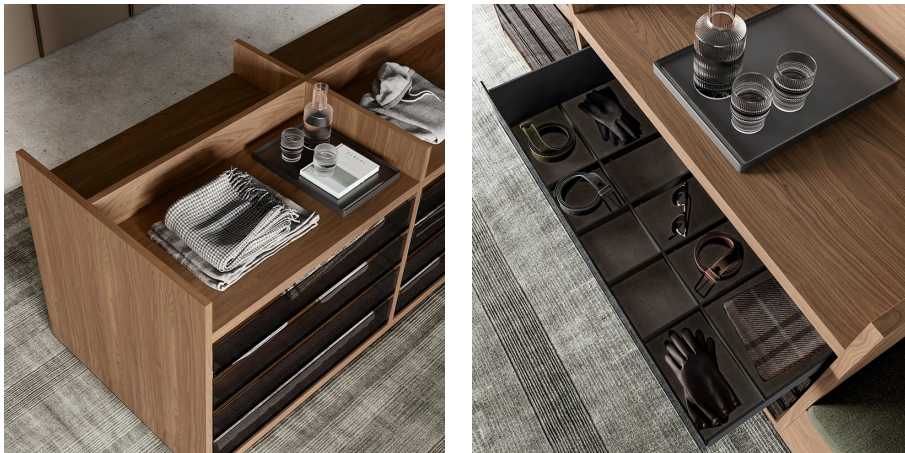

THE HEART OF THE ROOM

The island that complements wardrobes and walk-in wardrobes is the beating heart of the cloakroom. It stands proudly in the centre of the space, serving as a visual and functional focal point. It can be fitted with wooden or glass drawers and shelves and can be combined with the bench.